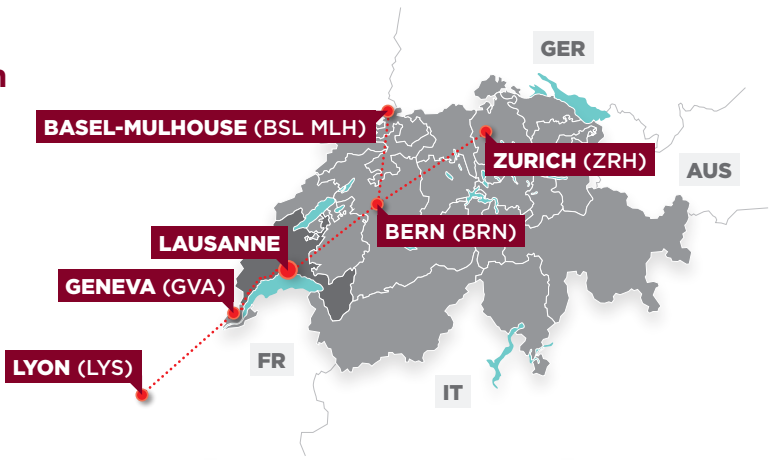

Access Plan

Lausanne

Train Station CFF

Train CFF

Railway Network

Hotel **TULIP INN**

Hotel **ibis**

Highway

Road

P Parking

T Truck Stop

Subway M2

Bus TL

Bus TL

Bus TL

2 Beaulieu