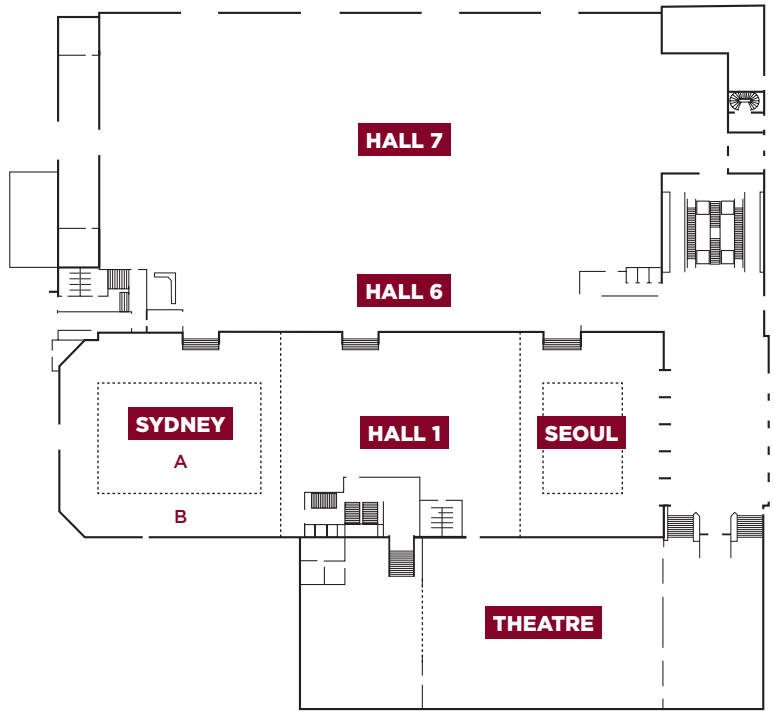

Lausanne Beaulieu Convention Center

Capacities

Main Building	m²	Theatre	School	Banquet	Cocktail
Hall 1	3225	-*	-*	1300	2000
Sydney A	437	480	108	320	437
Sydney AB	1265	1000	478	850	840
Seoul	230	108	205	160	218
Hall 6-7	5400	5200	2000	3100	5400
Theatre	940	1844	-	-	-
Paris	1794	920	500	700	1000
St-Moritz ABC	429	420	188	290	430
Barcelone	510	358	176	230	350
Turin ABCD	172,5	180	100	-	180
Londres ABCD	166,5	180	100	-	180
Rome	588	600	-	-	-
Forum	845	-	-	350	600
South Halls*					
Hall 35	5500	-	-	-	-
Hall 36	5500	-	-	-	-
North Halls*					
Hall 8	644	-	-	-	-
Hall 9	2797	-	-	-	-
Hall 10	2155	-	-	-	-
Hall 11	598	-	-	-	-
Hall 12	845	-	-	-	-
Hall 13	2638	-	-	-	-
Hall 14	1855	-	-	-	-
Hall 15	570	-	-	-	-
Hall 16	845	-	-	-	-
Hall 17	2663	-	-	-	-
Hall 18	2205	-	-	-	-
Outdoor Area					
Garden	12000	-	-	-	-

 **Plans**

Main Building
Ground Floor

Main Building
Level 1

Main Building
Level 2

North Halls - Lower Level

North Halls - Upper Level

South Halls - Lower Level

South Halls - Upper Level