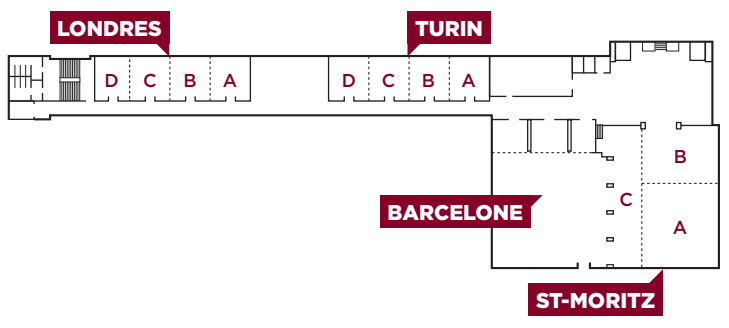

Lausanne Beaulieu Convention Center

Capacities

Main Building	m²	Theatre	School	Banquet	Cocktail
Hall 1	3225	-*	-*	1300	2000
Sydney A	437	480	108	320	437
Sydney AB	1265	1000	478	850	840
Seoul	230	108	205	160	218
Hall 6-7	5400	5200	2000	3100	5400
Theatre	940	1844	-	-	-
Paris	1794	920	500	700	1000
St-Moritz ABC	429	420	188	290	430
Barcelone	510	358	176	230	350
Turin ABCD	172,5	180	100	-	180
Londres ABCD	166,5	180	100	-	180
Rome	588	600	-	-	-
Forum	845	-	-	350	600
South Halls*					
Hall 35	5500	-	-	-	-
Hall 36	5500	-	-	-	-
North Halls*					
Hall 8	644	-	-	-	-
Hall 9	2797	-	-	-	-
Hall 10	2155	-	-	-	-
Hall 11	598	-	-	-	-
Hall 12	845	-	-	-	-
Hall 13	2638	-	-	-	-
Hall 14	1855	-	-	-	-
Hall 15	570	-	-	-	-
Hall 16	845	-	-	-	-
Hall 17	2663	-	-	-	-
Hall 18	2205	-	-	-	-
Outdoor Area					
Garden	12000	-	-	-	-

 **Plans**

Main Building
Ground Floor

Main Building
Level 1

Main Building
Level 2

North Halls - Lower Level

North Halls - Upper Level

South Halls - Lower Level

South Halls - Upper Level