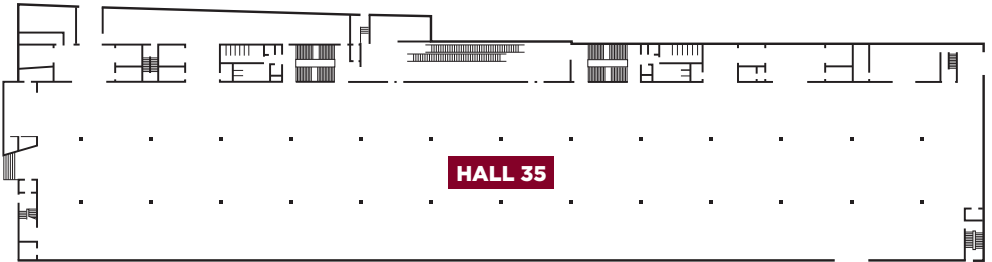

Lausanne Beaulieu Convention Center

Capacities

Main Building	m²	Theatre	School	Banquet	Cocktail
Hall 1	3225	-*	-*	1300	2000
Sydney A	437	480	108	320	437
Sydney AB	1265	1000	478	850	840
Seoul	230	108	205	160	218
Hall 6-7	5400	5200	2000	3100	5400
Theatre	940	1844	-	-	-
Paris	1794	920	500	700	1000
St-Moritz ABC	429	420	188	290	430
Barcelone	510	358	176	230	350
Turin ABCD	172,5	180	100	-	180
Londres ABCD	166,5	180	100	-	180
Rome	588	600	-	-	-
Forum	845	-	-	350	600
South Halls*					
Hall 35	5500	-	-	-	-
Hall 36	5500	-	-	-	-
North Halls*					
Hall 8	644	-	-	-	-
Hall 9	2797	-	-	-	-
Hall 10	2155	-	-	-	-
Hall 11	598	-	-	-	-
Hall 12	845	-	-	-	-
Hall 13	2638	-	-	-	-
Hall 14	1855	-	-	-	-
Hall 15	570	-	-	-	-
Hall 16	845	-	-	-	-
Hall 17	2663	-	-	-	-
Hall 18	2205	-	-	-	-
Outdoor Area					
Garden	12000	-	-	-	-

 **Plans**

Main Building
Ground Floor

Main Building
Level 1

Main Building
Level 2

North Halls - Lower Level

North Halls - Upper Level

South Halls - Lower Level

South Halls - Upper Level