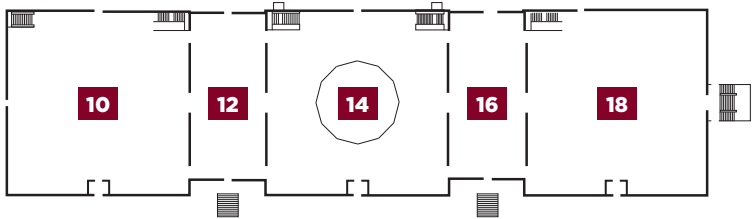

Lausanne Beaulieu Convention Center

Capacities

Main Building	m²	Theatre	School	Banquet	Cocktail
Hall 1	3225	-*	-*	1300	2000
Sydney A	437	480	108	320	437
Sydney AB	1265	1000	478	850	840
Seoul	230	108	205	160	218
Hall 6-7	5400	5200	2000	3100	5400
Theatre	940	1844	-	-	-
Paris	1794	920	500	700	1000
St-Moritz ABC	429	420	188	290	430
Barcelone	510	358	176	230	350
Turin ABCD	172,5	180	100	-	180
Londres ABCD	166,5	180	100	-	180
Rome	588	600	-	-	-
Forum	845	-	-	350	600
South Halls*					
Hall 35	5500	-	-	-	-
Hall 36	5500	-	-	-	-
North Halls*					
Hall 8	644	-	-	-	-
Hall 9	2797	-	-	-	-
Hall 10	2155	-	-	-	-
Hall 11	598	-	-	-	-
Hall 12	845	-	-	-	-
Hall 13	2638	-	-	-	-
Hall 14	1855	-	-	-	-
Hall 15	570	-	-	-	-
Hall 16	845	-	-	-	-
Hall 17	2663	-	-	-	-
Hall 18	2205	-	-	-	-
Outdoor Area					
Garden	12000	-	-	-	-

 **Plans**

Main Building
Ground Floor

Main Building
Level 1

Main Building
Level 2

North Halls - Lower Level

North Halls - Upper Level

South Halls - Lower Level

South Halls - Upper Level