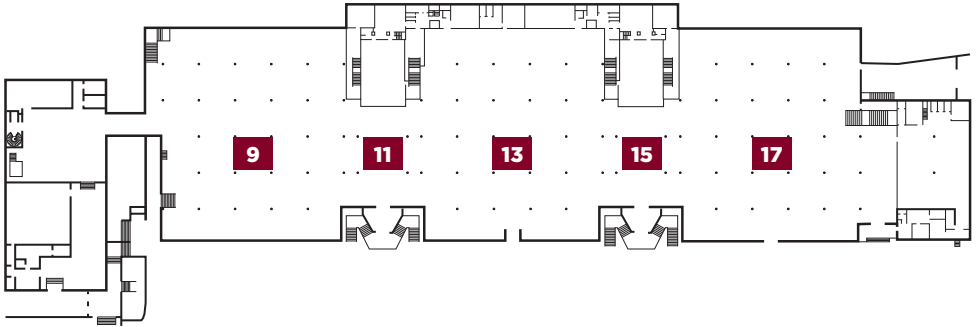

Lausanne Beaulieu Convention Center

Capacities

Main Building	m²	Theatre	School	Banquet	Cocktail
Hall 1	3225	-*	-*	1300	2000
Sydney A	437	480	108	320	437
Sydney AB	1265	1000	478	850	840
Seoul	230	108	205	160	218
Hall 6-7	5400	5200	2000	3100	5400
Theatre	940	1844	-	-	-
Paris	1794	920	500	700	1000
St-Moritz ABC	429	420	188	290	430
Barcelone	510	358	176	230	350
Turin ABCD	172,5	180	100	-	180
Londres ABCD	166,5	180	100	-	180
Rome	588	600	-	-	-
Forum	845	-	-	350	600
South Halls*					
Hall 35	5500	-	-	-	-
Hall 36	5500	-	-	-	-
North Halls*					
Hall 8	644	-	-	-	-
Hall 9	2797	-	-	-	-
Hall 10	2155	-	-	-	-
Hall 11	598	-	-	-	-
Hall 12	845	-	-	-	-
Hall 13	2638	-	-	-	-
Hall 14	1855	-	-	-	-
Hall 15	570	-	-	-	-
Hall 16	845	-	-	-	-
Hall 17	2663	-	-	-	-
Hall 18	2205	-	-	-	-
Outdoor Area					
Garden	12000	-	-	-	-

 **Plans**

Main Building
Ground Floor

Main Building
Level 1

Main Building
Level 2

North Halls - Lower Level

North Halls - Upper Level

South Halls - Lower Level

South Halls - Upper Level